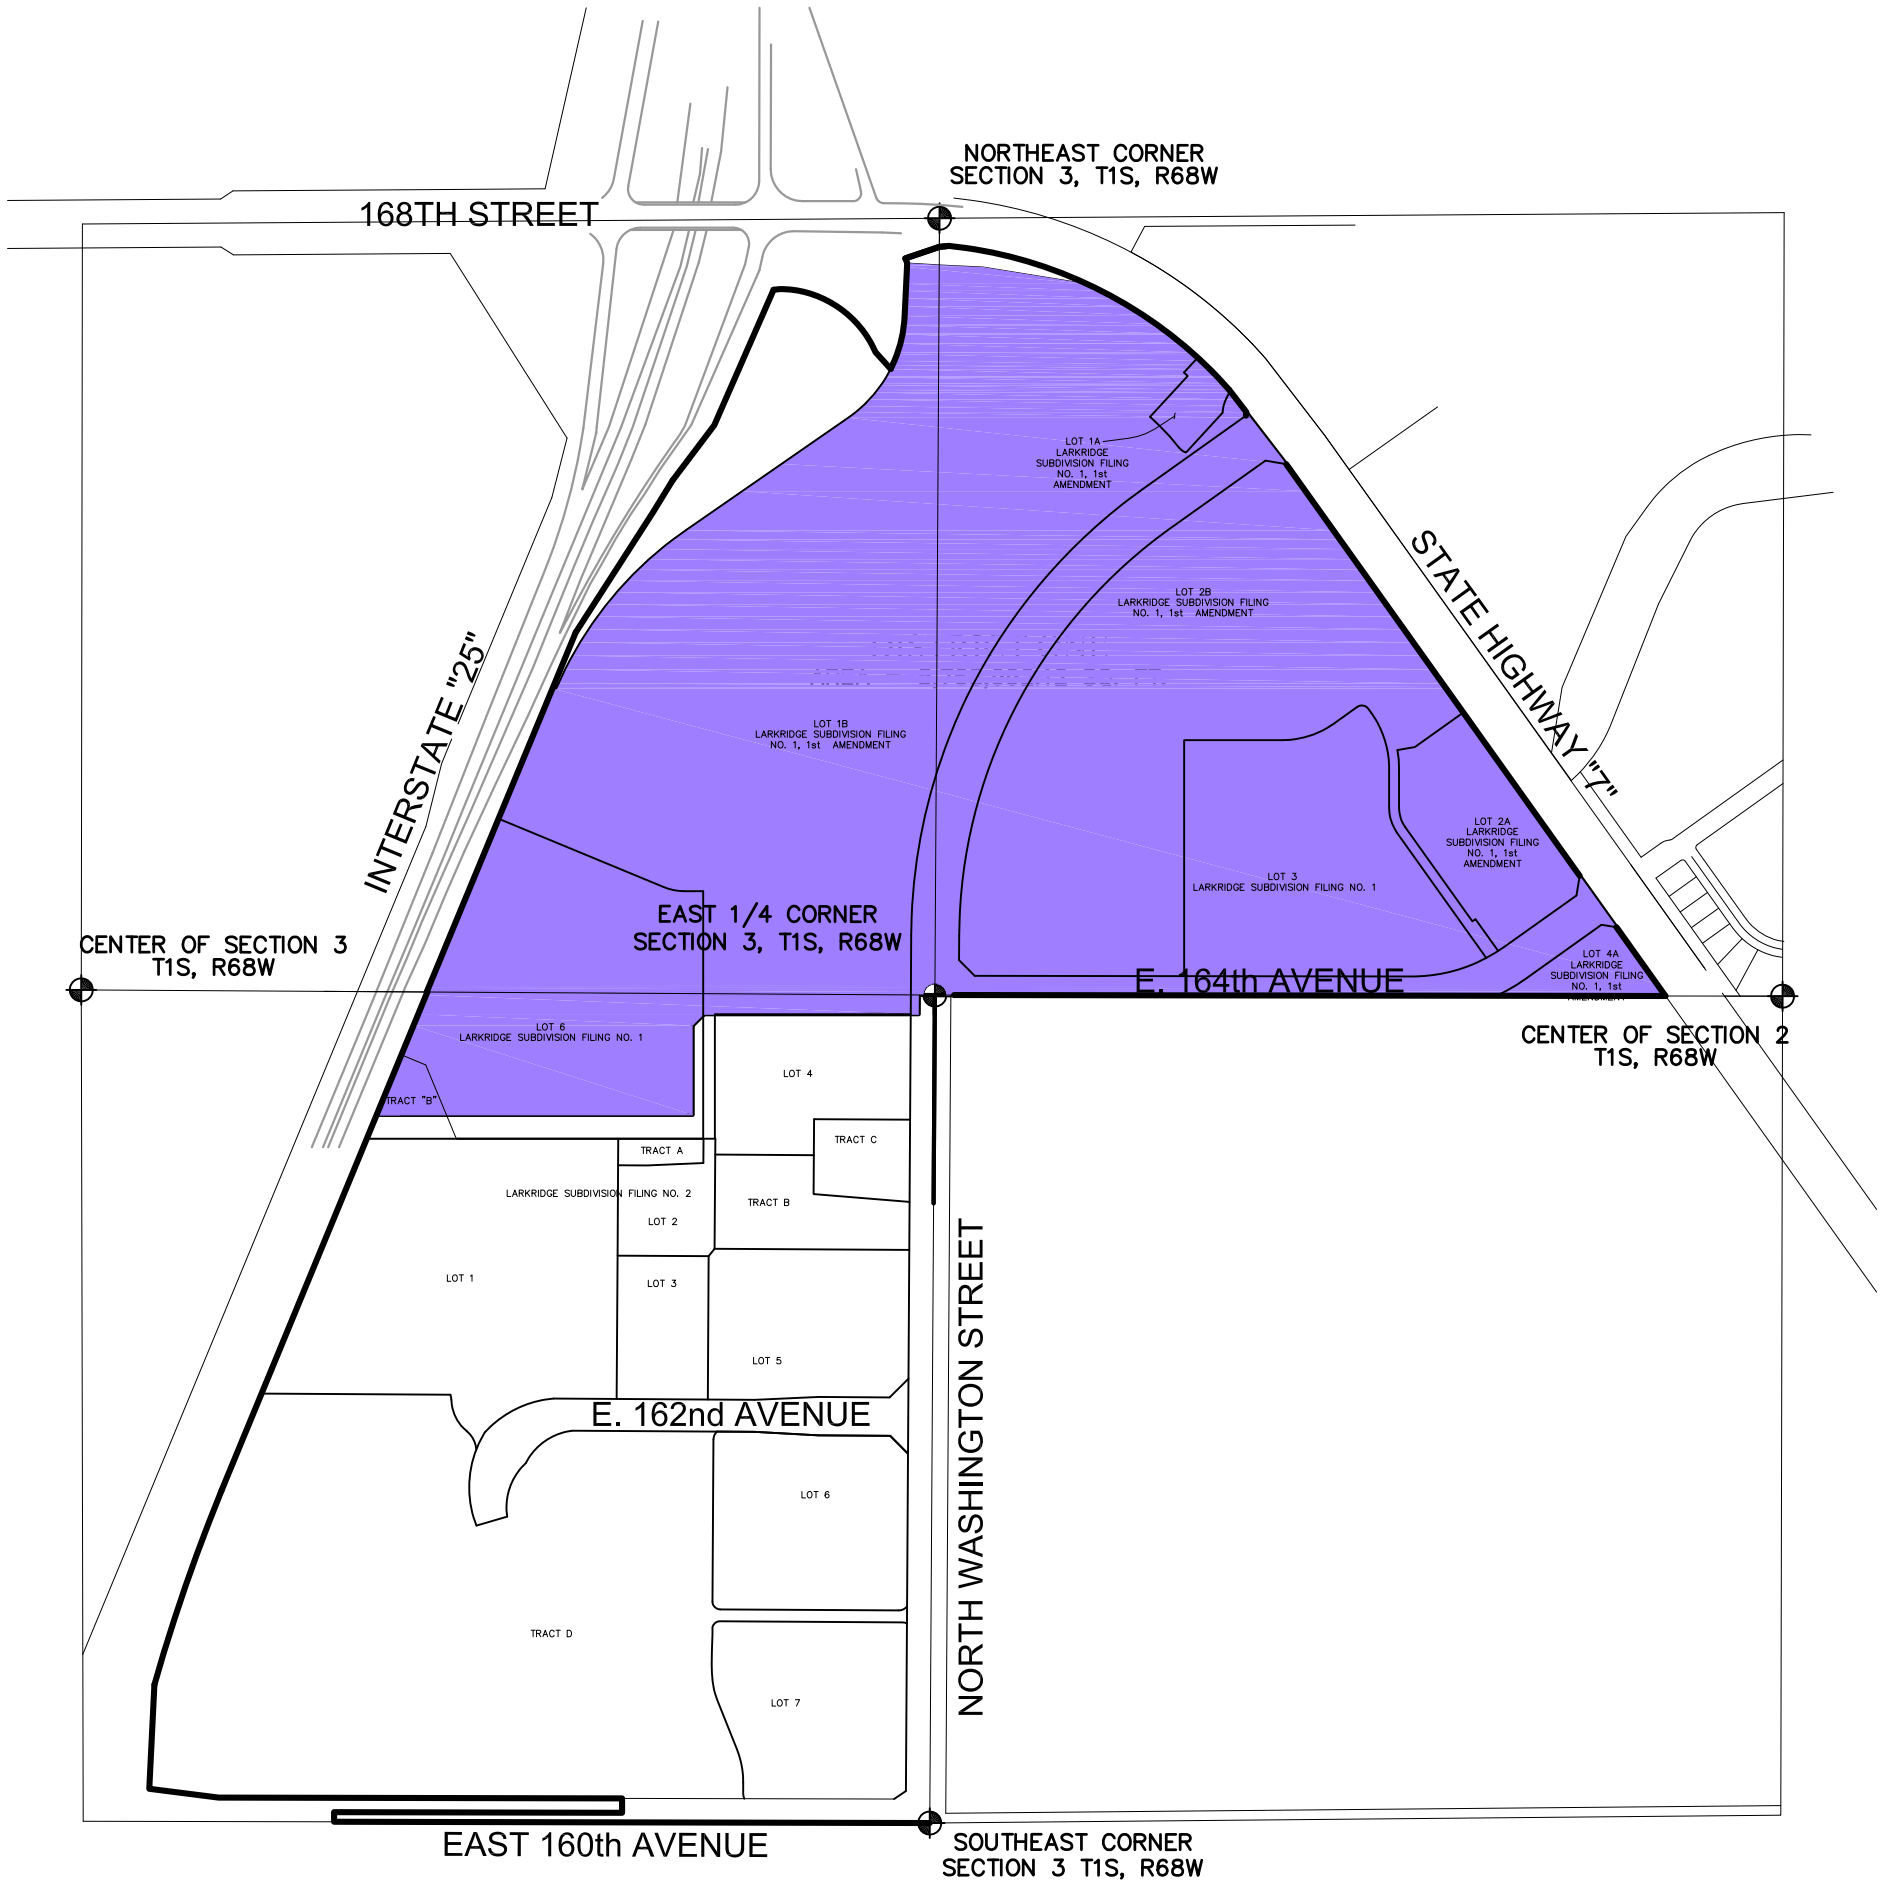

EXHIBIT OF DISTRICT PARCEL

LARKRIDGE
DISTRICT 1

DATE: DECEMBER 22, 2009
PAGE 1 OF 1

R:\09.xxx.xxx (District Bndy)\dwg\Larkridge Dist1 Map.dwg

Matrix Design Group, Inc.

Integrated Design Solutions 1601 Blake Street, Suite 200
Denver, CO 80202
Phone 303-572-0200
Fax 303-572-0202